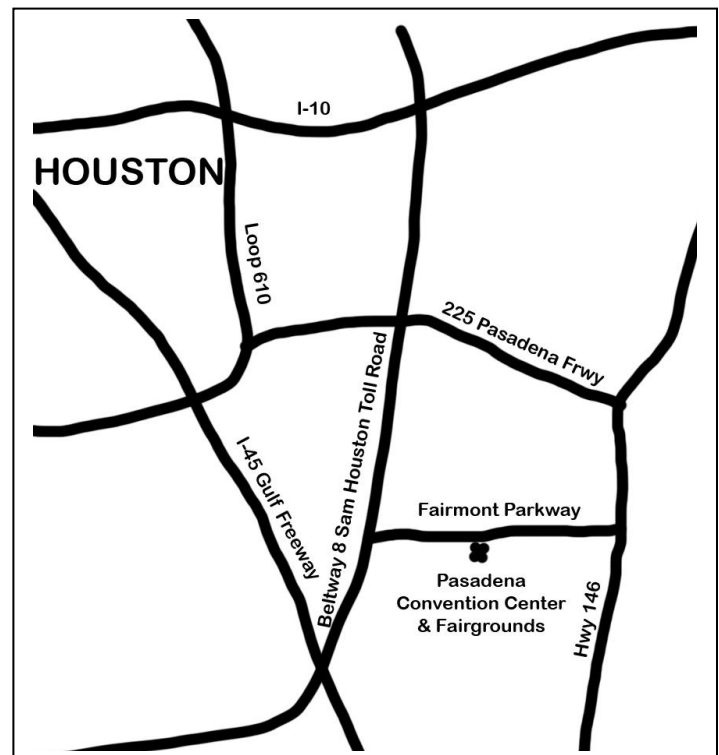

# **GREATER HOUSTON TRAIN SHOW**

**SATURDAY, FEBRUARY 12, 2022**

**10:00 A.M. TO 4:30 P.M.**

## **New Location**

**Pasadena Convention Center**  
**7902 Fairmont Parkway**  
**Pasadena, TX 77504**  
**East of Beltway 8 on**  
**Fairmont Parkway**

Adults & Youth \$5  
Under 12 FREE  
Max. \$10 per family